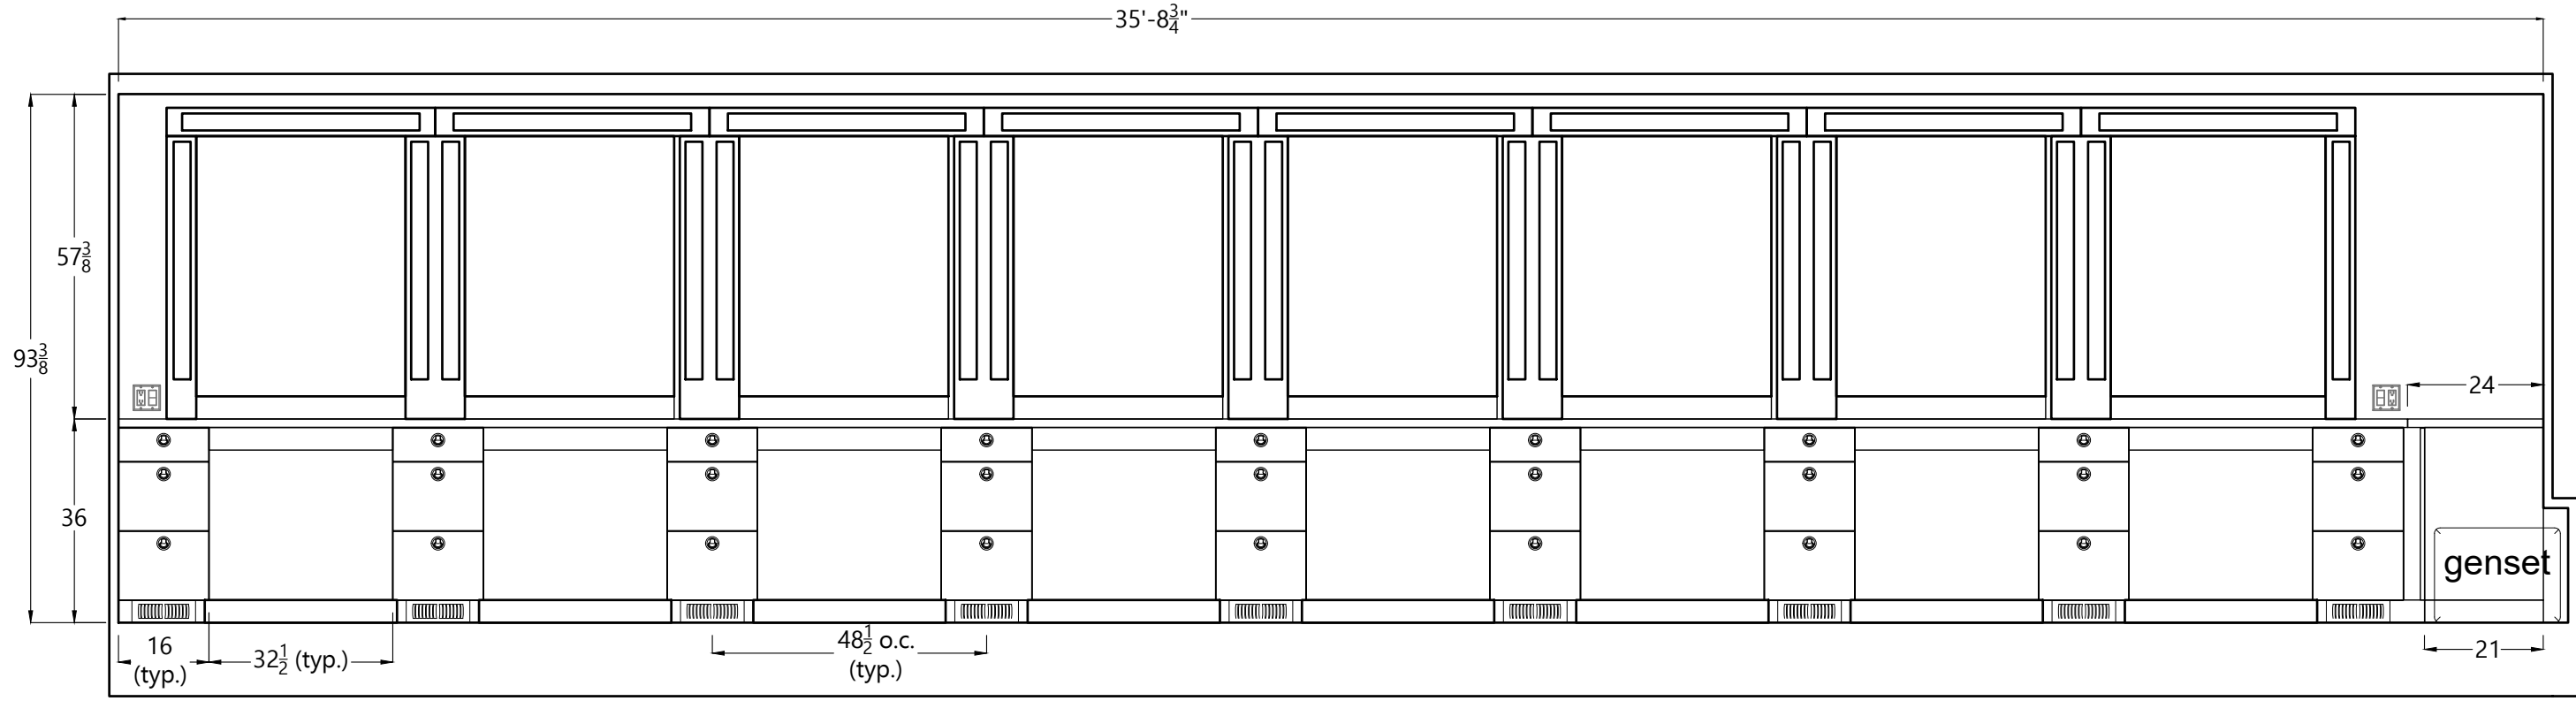

elevation street

1 elevation
Scale: 1:30

NORTH AMERICA TRAILER COMPANY LTD. 48945 Yale Road, Chilliwack, BC 604.792.5810	drawing title	customer	drawn by	date	checked by	date	page #
	elevation street	----	dru	3/1/2021			
	division	model	revised by	date	print date	page list	201
	200 elevations	408 HMS LITE	dru	09/18/2014	3/1/2021