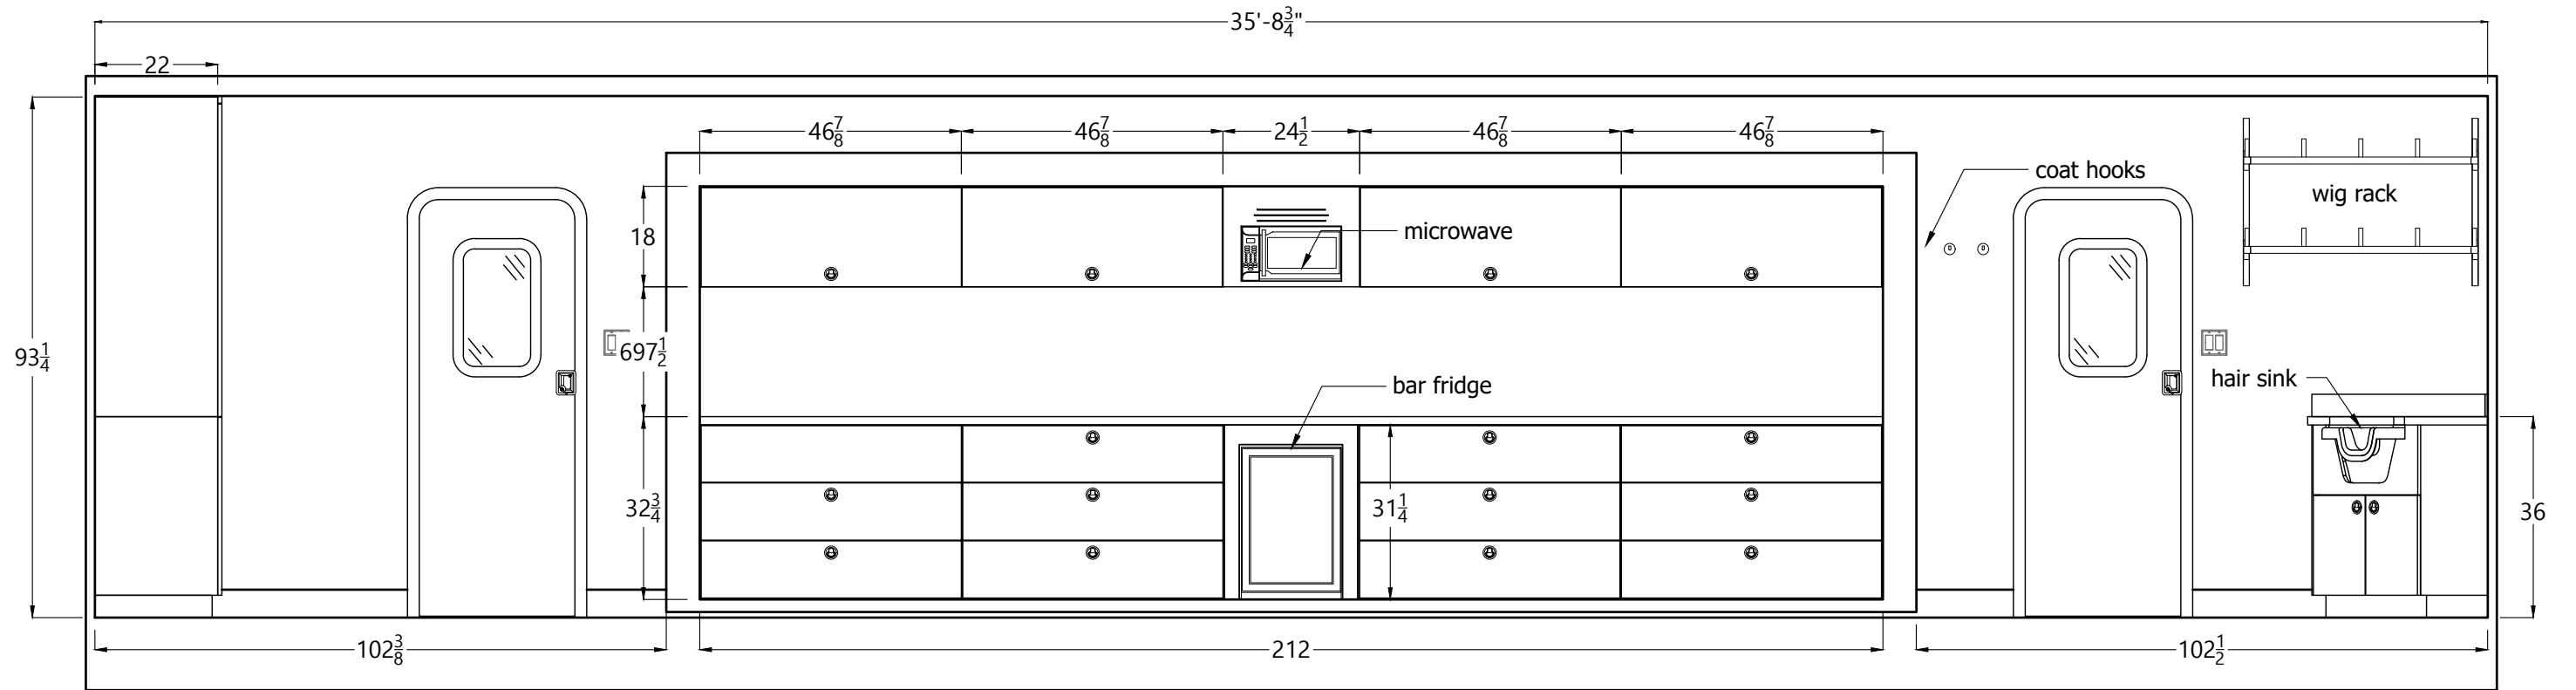

elevation curb

1 elevation  
Scale: 1:30

NORTH AMERICA TRAILER COMPANY LTD. 48945 Yale Road, Chilliwack, BC 604.792.5810	drawing title	customer	drawn by	date	checked by	date	page #
	elevation curb	----	dru	3/1/2021			
	division	model	revised by	date	print date	page list	200
	200 elevations	408 HMS LITE	dru	09/18/2014	3/1/2021		