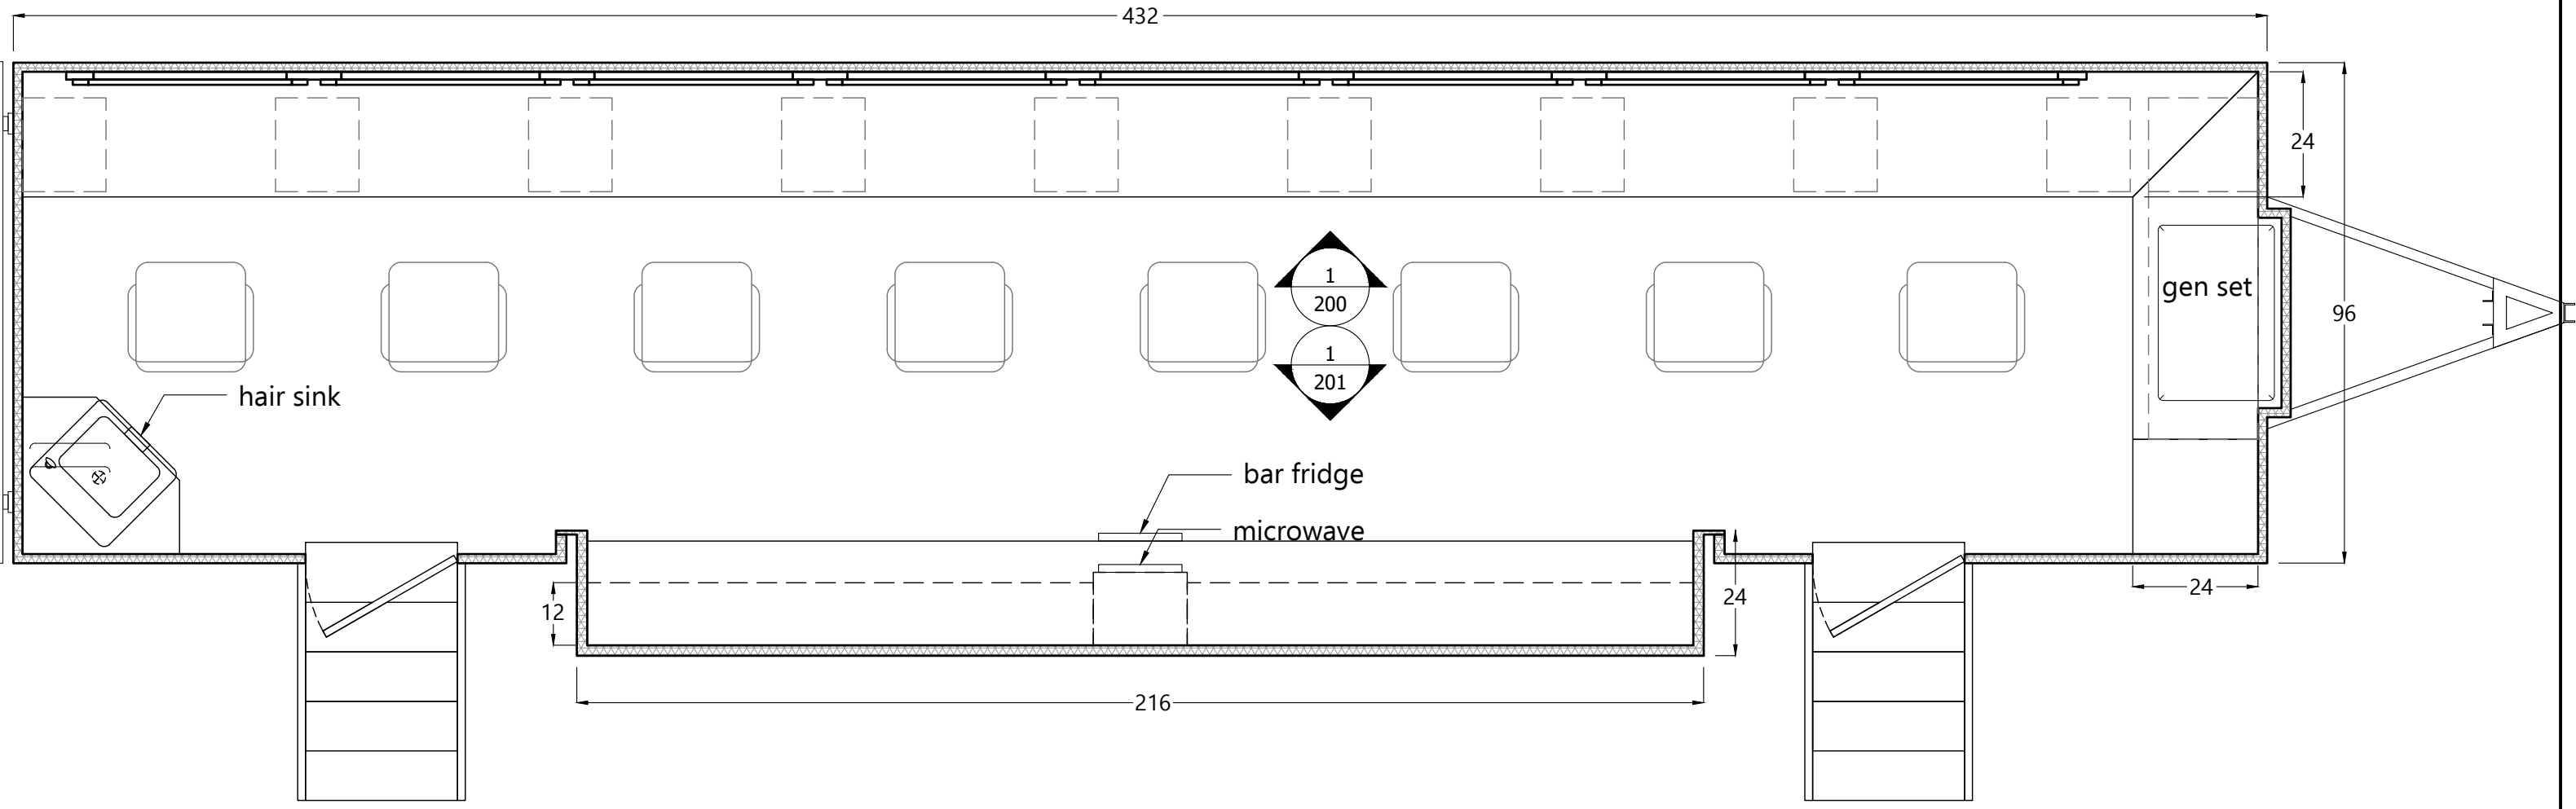

floorplan

1 plan
Scale: 1:30

NORTH AMERICA TRAILER COMPANY LTD. 48945 Yale Road, Chilliwack, BC 604.792.5810	drawing title	customer	drawn by	date	checked by	date	page #
	floorplan	----	dru	3/1/2021			
	division	model	revised by	date	print date	page list	100
	100 plan	408 HMS LITE	dru	09/18/2014	3/1/2021