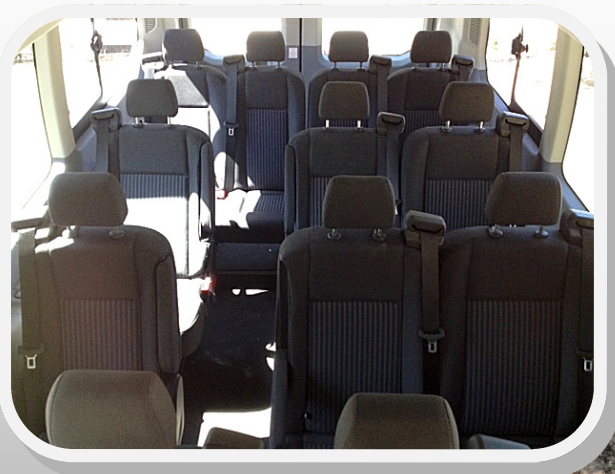

GALPIN STUDIO RENTALS HOLLYWOOD

Galpin Studio Rentals introduces the **2015 Ford Transit 15 passenger van** to the production industry. A giant leap forward in style, comfort, and convenience for scouting and shuttling cast and crew. The new design allows seating for 14 + a driver, walk-in height, and room behind the last row for coolers, wardrobe racks, or production equipment.

In addition to all those advancements, Ford's **EcoBoost** turbocharged engine provides an impressive amount of power when needed and better fuel mileage compared to earlier models.

14 passenger + driver
Individual reclining seats
3-Point seat belts: All seats
Cup holders!

Center Aisle
Walk in Height
12 Volt & 110 Volt
Power Points

Room behind the last row
with no seats removed.